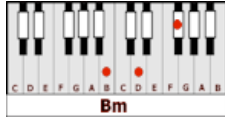

SHE'LL LEAVE YOU WITH A SMILE – GEORGE STRAIT (E)

GUITAR / KEYBOARD CHORDS:

E = o221oo

Bm = xx4432

Dbm = xx6654

B = xx4442

A = xo222o

INTRO: (guitar solo) E-Bm-Dbm-B-A-B-E

At first she's gonna come on strong, ^E like she'll love you all night long ^{Bm} ^{Dbm} ^B
 Like it's going out of style, ^A ^B then she'll leave you with a smile. ^E

You're gonna give her all your heart, ^E ^{Bm} then she'll tear your world apart. ^{Dbm} ^B
 You're gonna cry a little while, ^A ^B still she'll leave you with a smile. ^E

A **B** **Dbm-B** **Dbm-B**
Ah, she's gonna love you, she's gonna leave you with a smile
A **B (pause)** **Dbm-B** **Dbm-B** **E**
Ah, she's gonna love you, she's gonna leave you with a smile