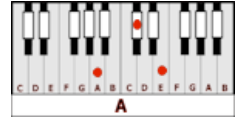

SHE'LL LEAVE YOU WITH A SMILE – GEORGE STRAIT (E)

GUITAR / KEYBOARD CHORDS:

E = o221oo

Bm = xx4432

Dbm = xx6654

B = xx4442

A = xo222o

INTRO: (guitar solo) E-Bm-Dbm-B-A-B-E

At first she's gonna come on strong, ^E like she'll love you all night long ^{Bm} ^{Dbm} ^B
 Like it's going out of style, ^A ^B then she'll leave you with a smile. ^E

You're gonna give her all your heart, ^E ^{Bm} then she'll tear your world apart. ^{Dbm} ^B
 You're gonna cry a little while, ^A ^B still she'll leave you with a smile. ^E

A **B** **Dbm-B** **Dbm-B**
Ah, she's gonna love you, she's gonna leave you with a smile
A **B (pause)** **Dbm-B** **Dbm-B** **E**
Ah, she's gonna love you, she's gonna leave you with a smile