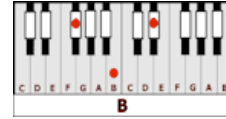

SHE'LL LEAVE YOU WITH A SMILE – GEORGE STRAIT (E)

GUITAR / KEYBOARD CHORDS:

E = o221oo

Bm = xx4432

Dbm = xx6654

B = xx4442

A = xo222o

INTRO: (guitar solo) E-Bm-Dbm-B-A-B-E

At first she's gonna come on strong, ^E like she'll love you all night long ^{Bm} ^{Dbm} ^B
 Like it's going out of style, ^A ^B then she'll leave you with a smile. ^E

You're gonna give her all your heart, ^E ^{Bm} then she'll tear your world apart. ^{Dbm} ^B
 You're gonna cry a little while, ^A ^B still she'll leave you with a smile. ^E

CHORUS

N.C. **E** **Bm** **Dbm** **B**
At first she's gonna come on strong, like she'll love you all night long
A **B** **Dbm-B** **Dbm-B**
Like it's going out of style, then she'll leave you with a smile

A **B** **Dbm-B** **Dbm-B**
Ah, she's gonna love you, she's gonna leave you with a smile
A **B (pause)** **Dbm-B** **Dbm-B** **E**
Ah, she's gonna love you, she's gonna leave you with a smile