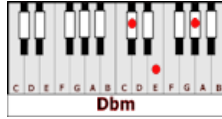

SHE'LL LEAVE YOU WITH A SMILE – GEORGE STRAIT (E)

GUITAR / KEYBOARD CHORDS:

E = o221oo

Bm = xx4432

Dbm = xx6654

B = xx4442

A = xo222o

INTRO: (guitar solo) E-Bm-Dbm-B-A-B-E

At first she's gonna come on strong, ^E like she'll love you all night long ^{Bm} ^{Dbm} ^B
 Like it's going out of style, ^A ^B then she'll leave you with a smile. ^E

You're gonna give her all your heart, ^E ^{Bm} then she'll tear your world apart. ^{Dbm} ^B
 You're gonna cry a little while, ^A ^B still she'll leave you with a smile. ^E

A **B** **Dbm-B** **Dbm-B**
Ah, she's gonna love you, she's gonna leave you with a smile
A **B (pause)** **Dbm-B** **Dbm-B** **E**
Ah, she's gonna love you, she's gonna leave you with a smile